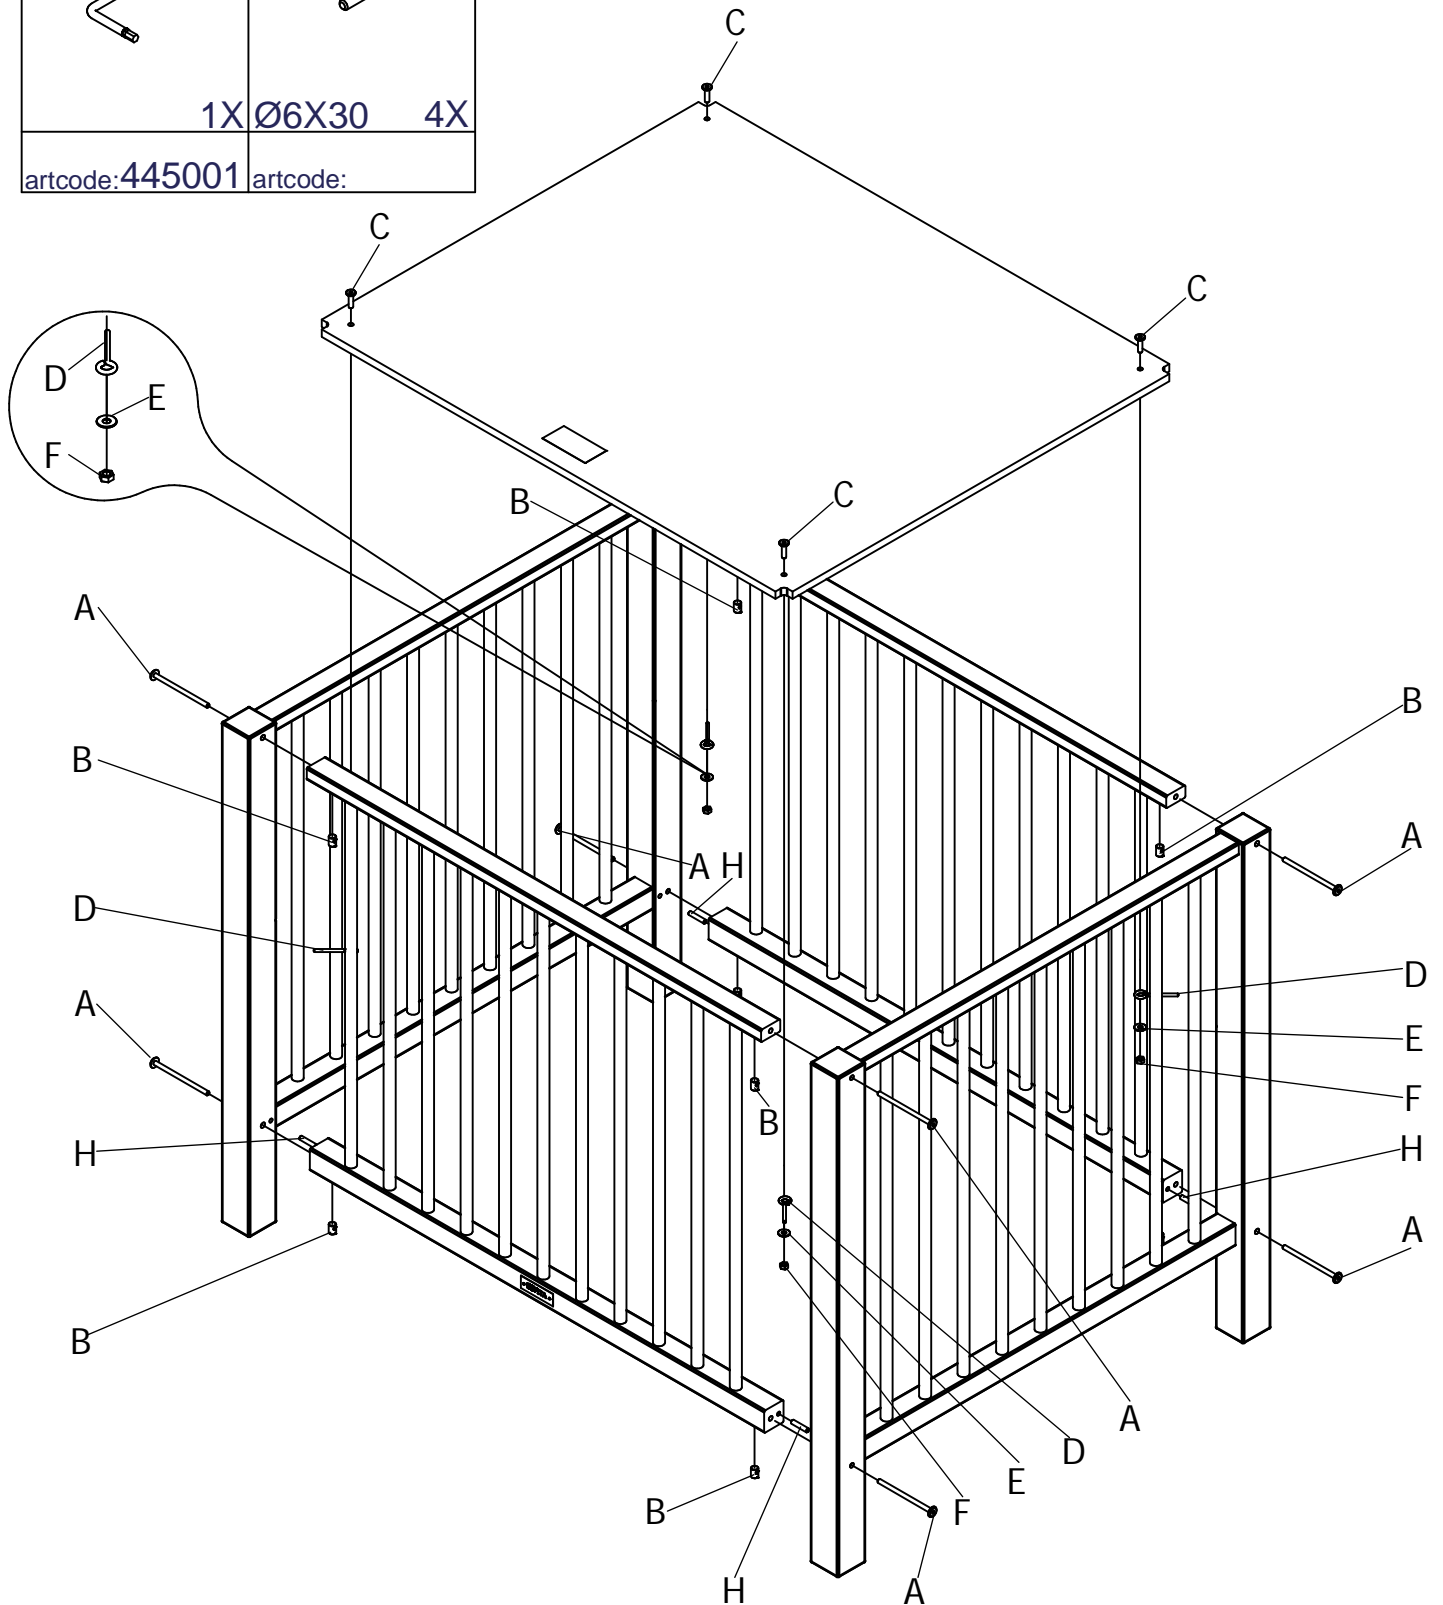

bopita®

ASSEMBLY INSTRUCTION
MONTAGE HANDLEIDING
MONTAGE ANLEITUNG
NOTICE DE MONTAGE
MANUAL DE MONTAJE

UK
NL
D
F
ESP

MODEL : CHARLIE
TYPE : PLAYPEN
COLOUR : WHITE
ART.CODE : 1030.11.

Distributor:

BOPITA
Edisonweg 3, 6662 NW Elst
The Netherlands

www.bopita.com

22.11.2010.

A 	B 	C 	D 	E 	F 
M6X100 8X	M6 8X	M6X25 4X	4X	Ø6 4X	M6 4X
artcode: 441028	artcode: 442004	artcode: 441007	artcode: 897011	artcode: 446001	artcode: 442008
G 	H 				
artcode: 445001		artcode:			