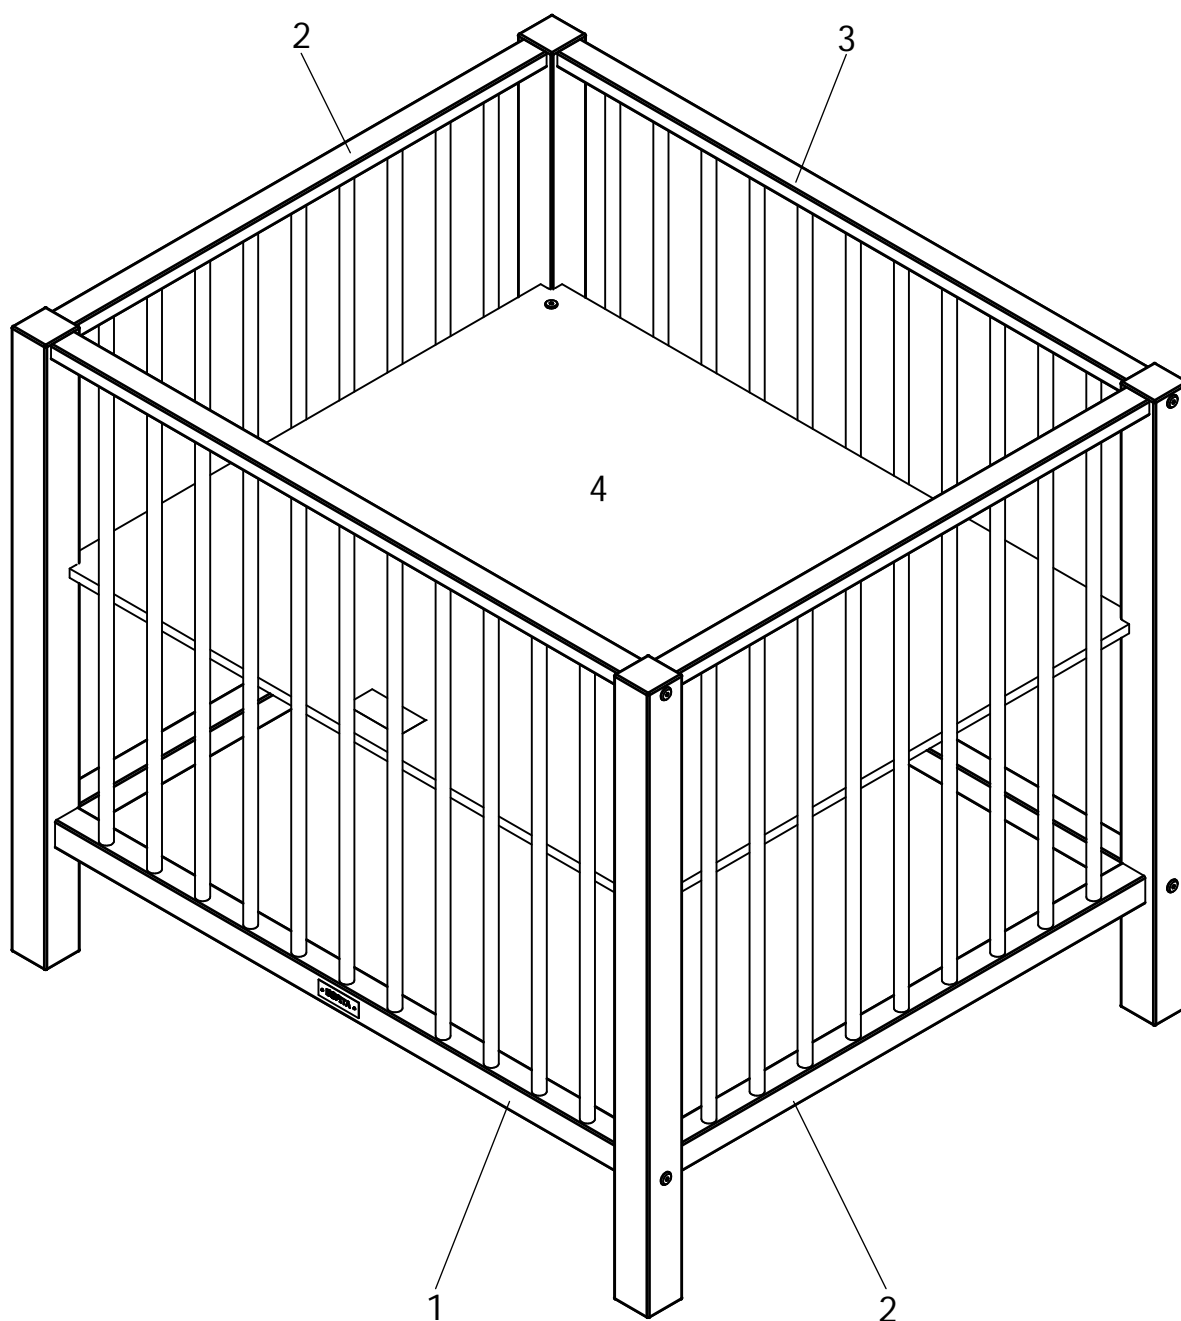

bopita®

ASSEMBLY INSTRUCTION
MONTAGE HANDLEIDING
MONTAGE ANLEITUNG
NOTICE DE MONTAGE
MANUAL DE MONTAJE

UK
NL
D
F
ESP

MODEL : CHARLIE
TYPE : PLAYPEN
COLOUR : WHITE
ART.CODE : 1030.11.

Distributor:

BOPITA
Edisonweg 3, 6662 NW Elst
The Netherlands

www.bopita.com

22.11.2010.

A 	B 	C 	D 	E 	F 
M6X100 8X	M6 8X	M6X25 4X	4X	Ø6 4X	M6 4X
artcode: 441028	artcode: 442004	artcode: 441007	artcode: 897011	artcode: 446001	artcode: 442008
G 	H 				
artcode: 445001		artcode:			